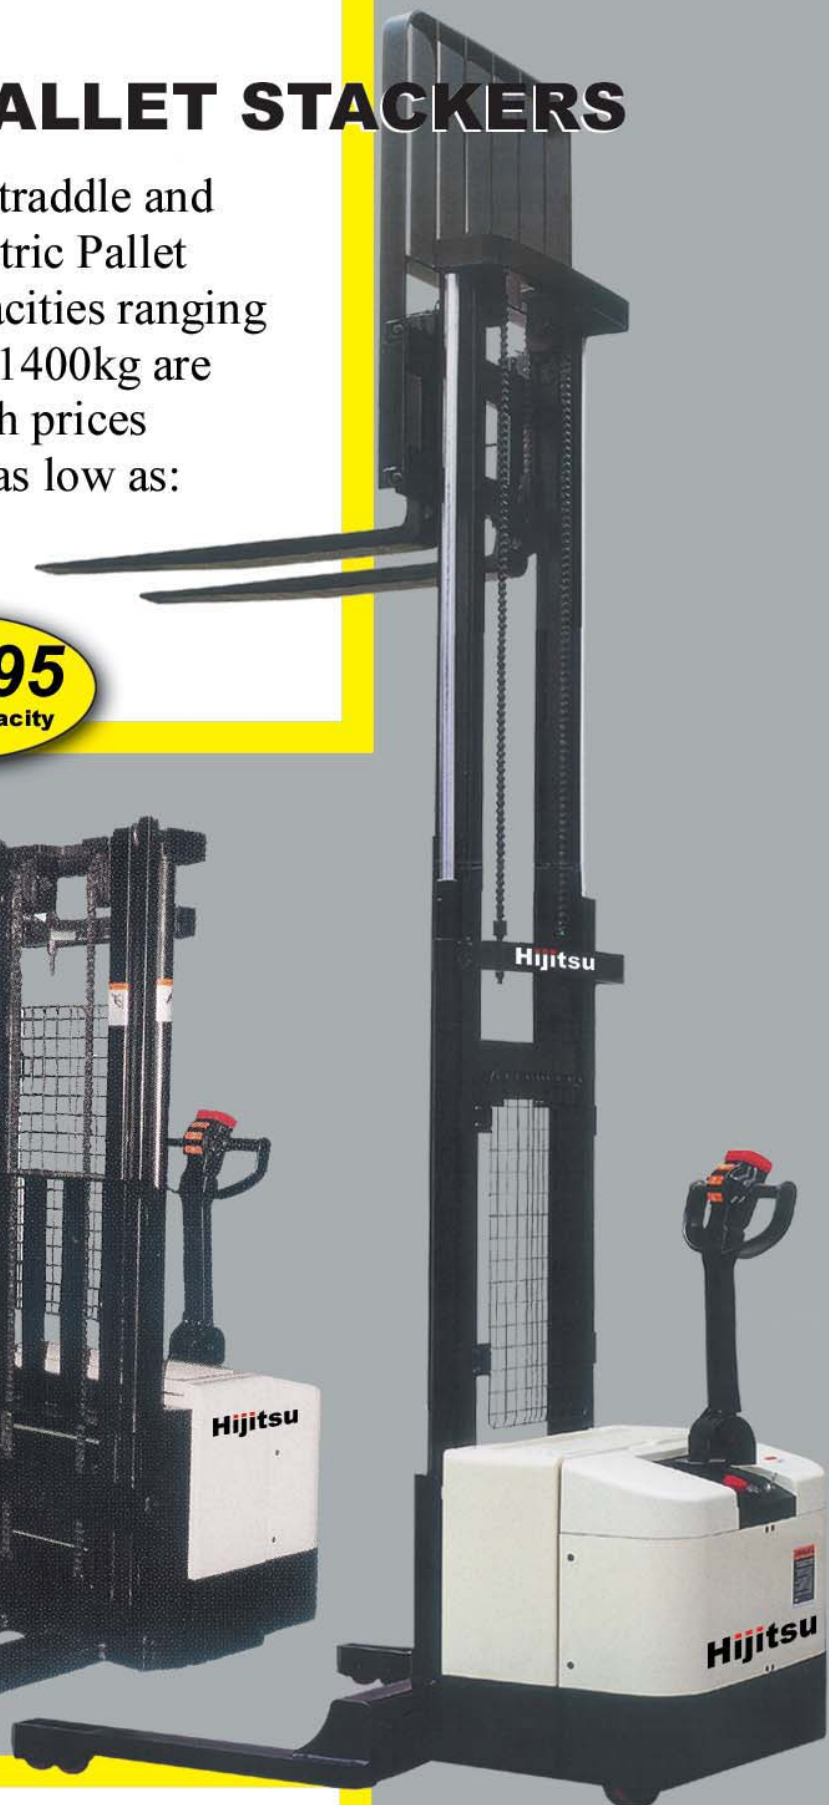

ELECTRIC PALLET STACKERS

A full range of straddle and wrap over Electric Pallet Stackers with capacities ranging from 1000kg to 1400kg are available with prices starting from as low as:

£3,995

1000kg capacity

E-MAIL: sales@amforktrucks.com

Hijitsu